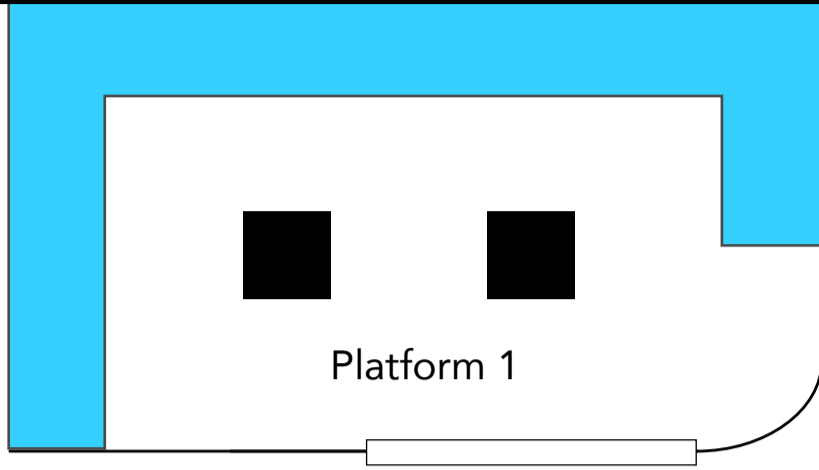

Project Mayhem

Seating Guide

- Main Stage VIP Reserved Seating
- Platform (3) VIP Reserved Seating
- General Admission

THE
SAYERS
CLUB

CREATING ARTS
STUDIOS

■ Black Cube = Table / Bar