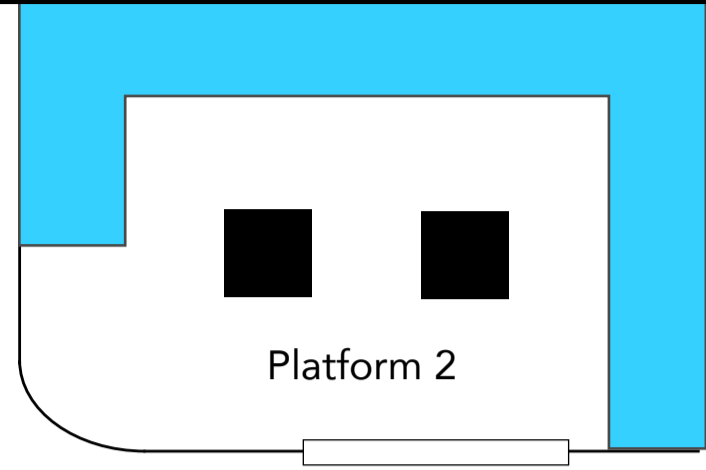

Project Mayhem

Seating Guide

- Main Stage VIP Reserved Seating
- Platform (3) VIP Reserved Seating
- General Admission

THE
SAYERS
CLUB

CREATING ARTS
STUDIOS

■ Black Cube = Table / Bar