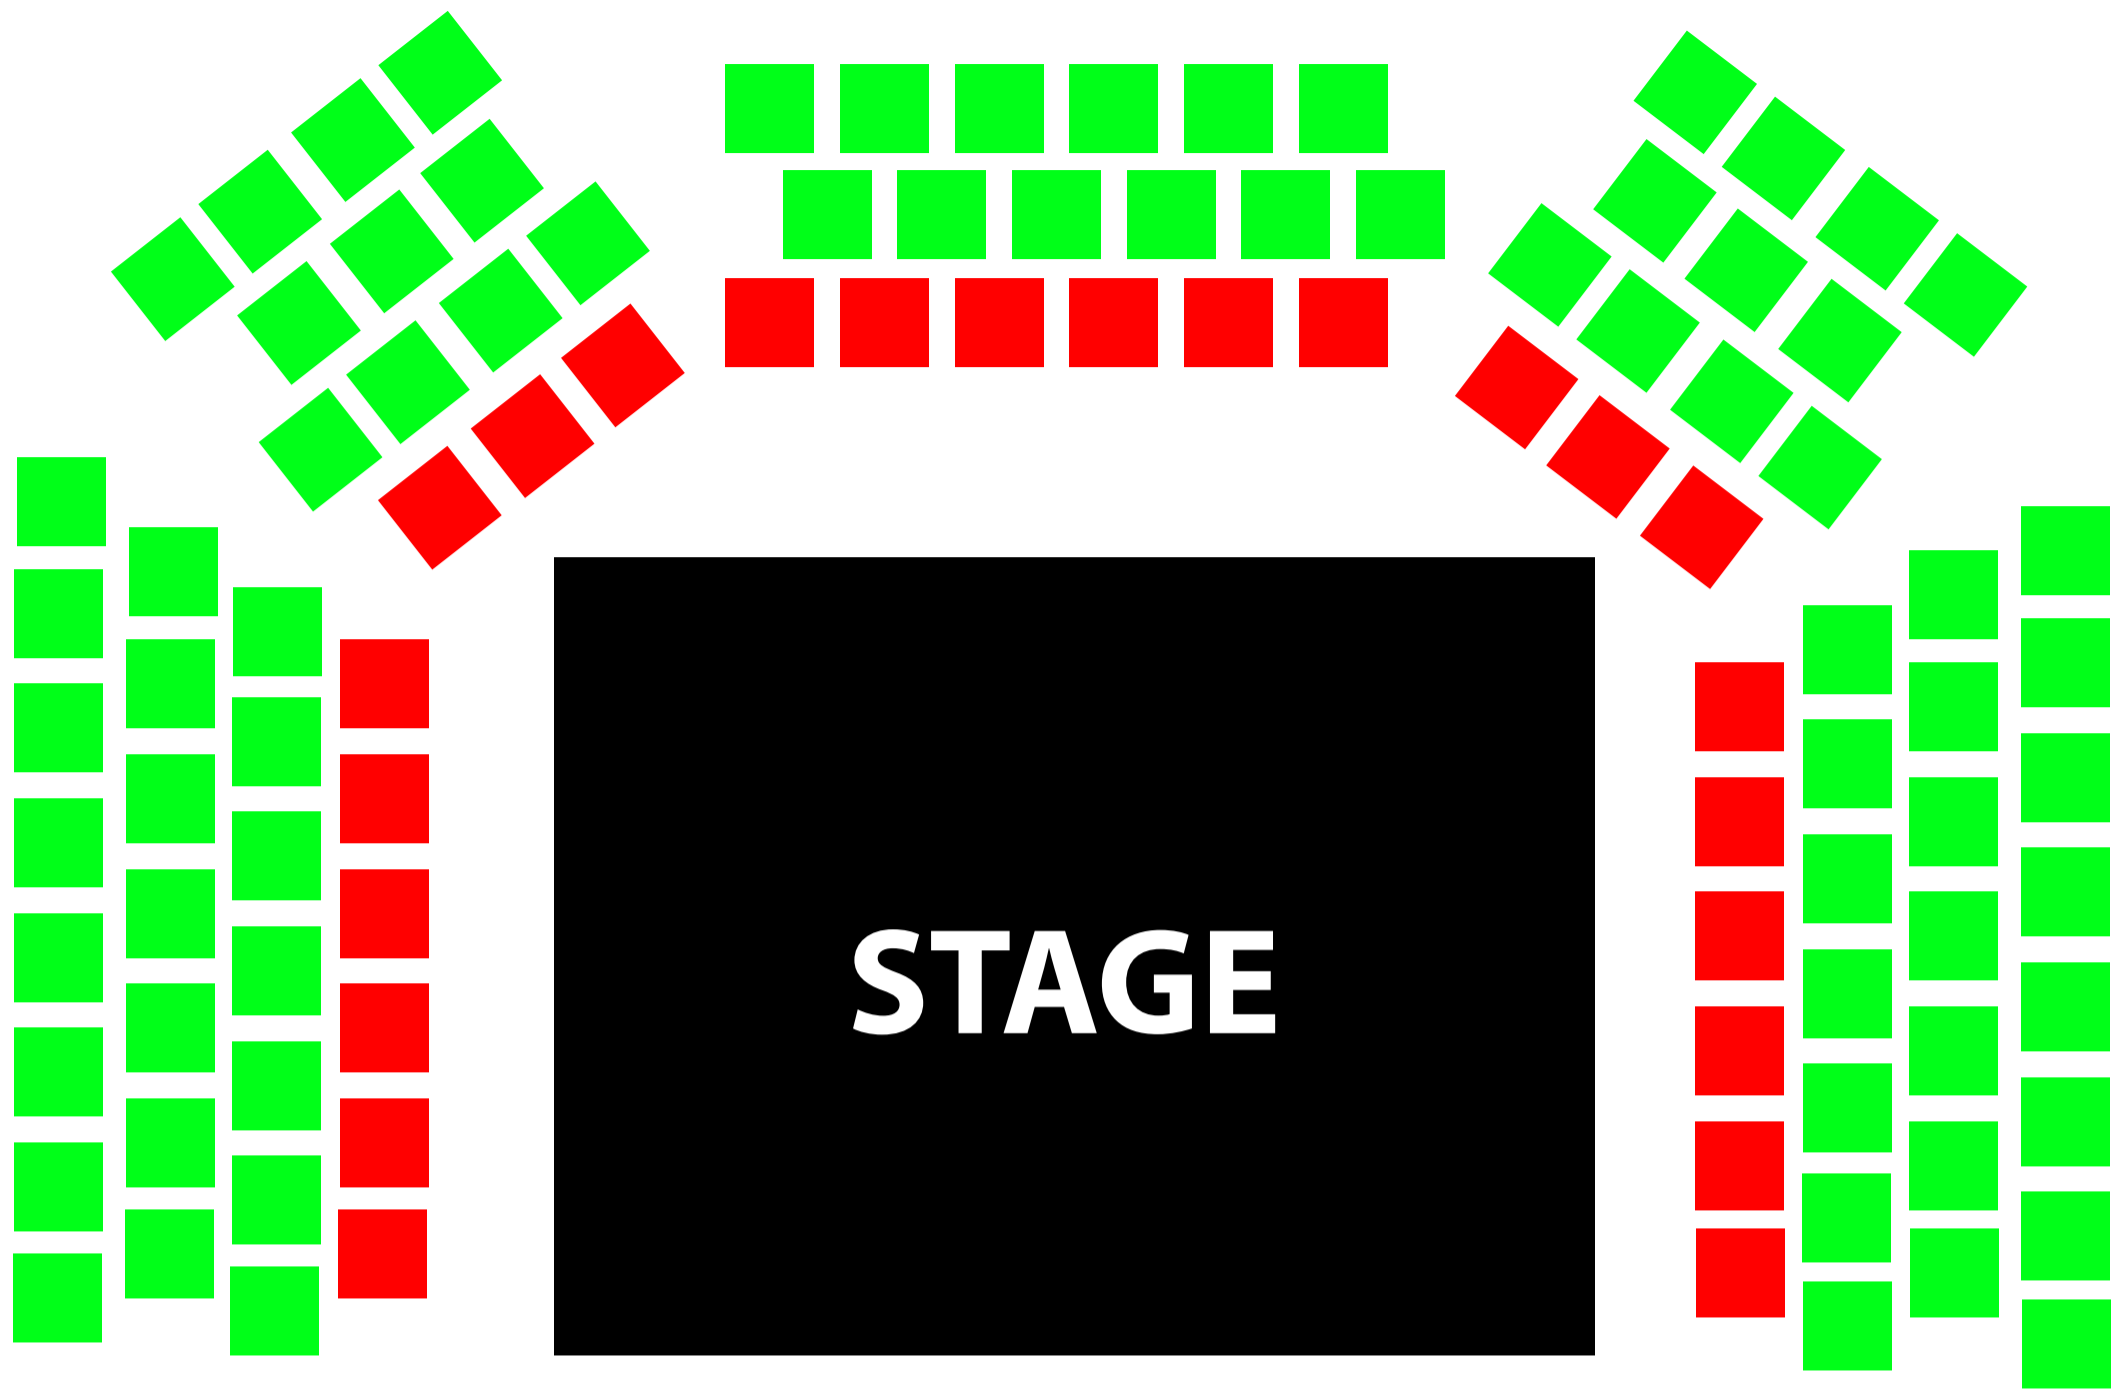

SHADOWBOX - CLIFTON'S DOWNTOWN - THE EXPERIMENT - SEATING CHART

	VIP Reserved
	General Admission
	Standing Room Only